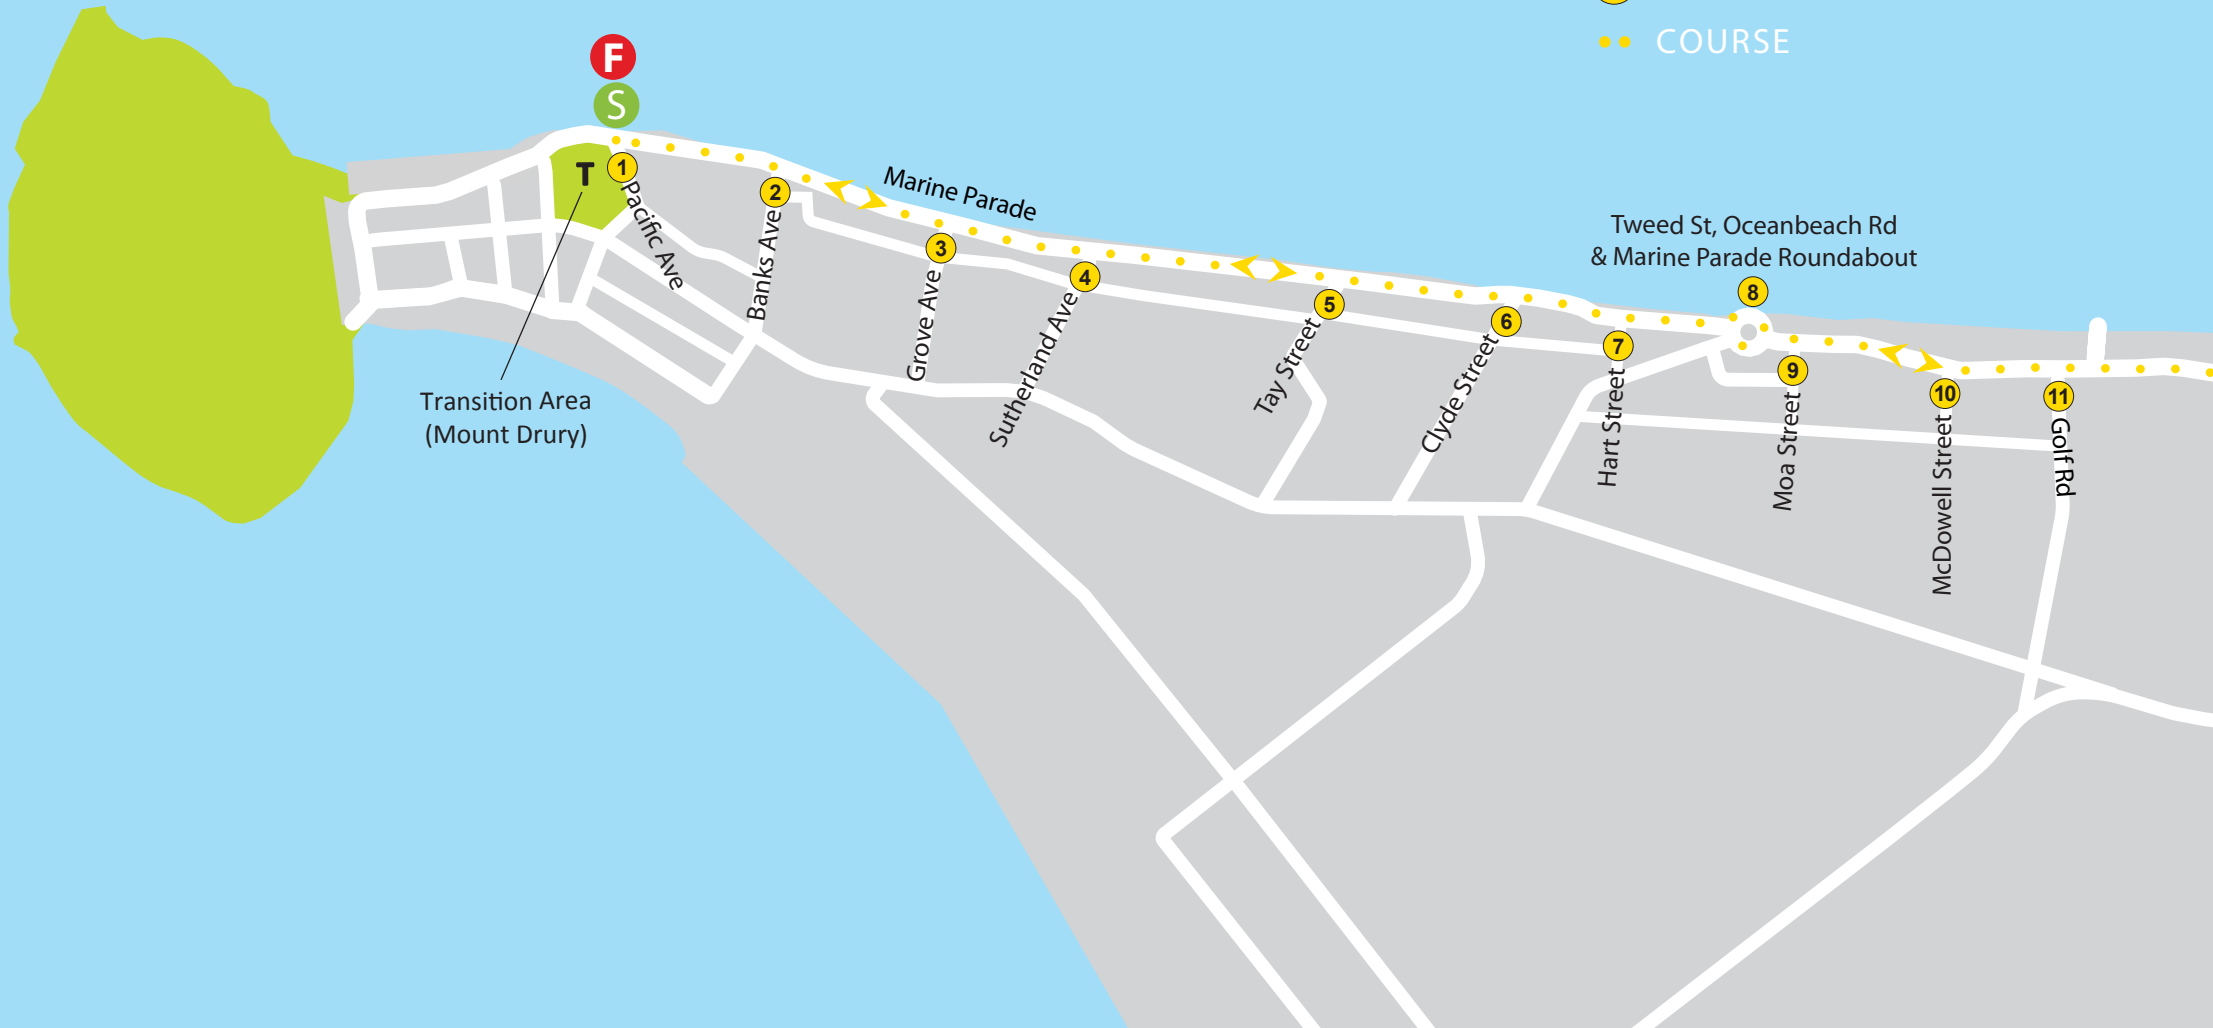

MOUNT
MAUNGANUI
TRIATHLON

CYCLE COURSE MAP

- F** FINISH LINE
- S** START LINE
-  TURN-AROUND
- 5** INTERSECTIONS
- COURSE

outside the back of
26 Mauritius Key

Concord Ave

Ocean Beach Rd

Girven Rd

Omanu Way

Yale St

Sunrise Ave

Sunbrae Grove

Maranui Street

Sandhurst Drive

Hugo Way

Coast Blvd

Oceania Sands Way

Pacific View Road

Logan Road

Evans Road

Hartford Ave

Bermuda Drive

12

13

14

15

16

17

18

20

21

22

23